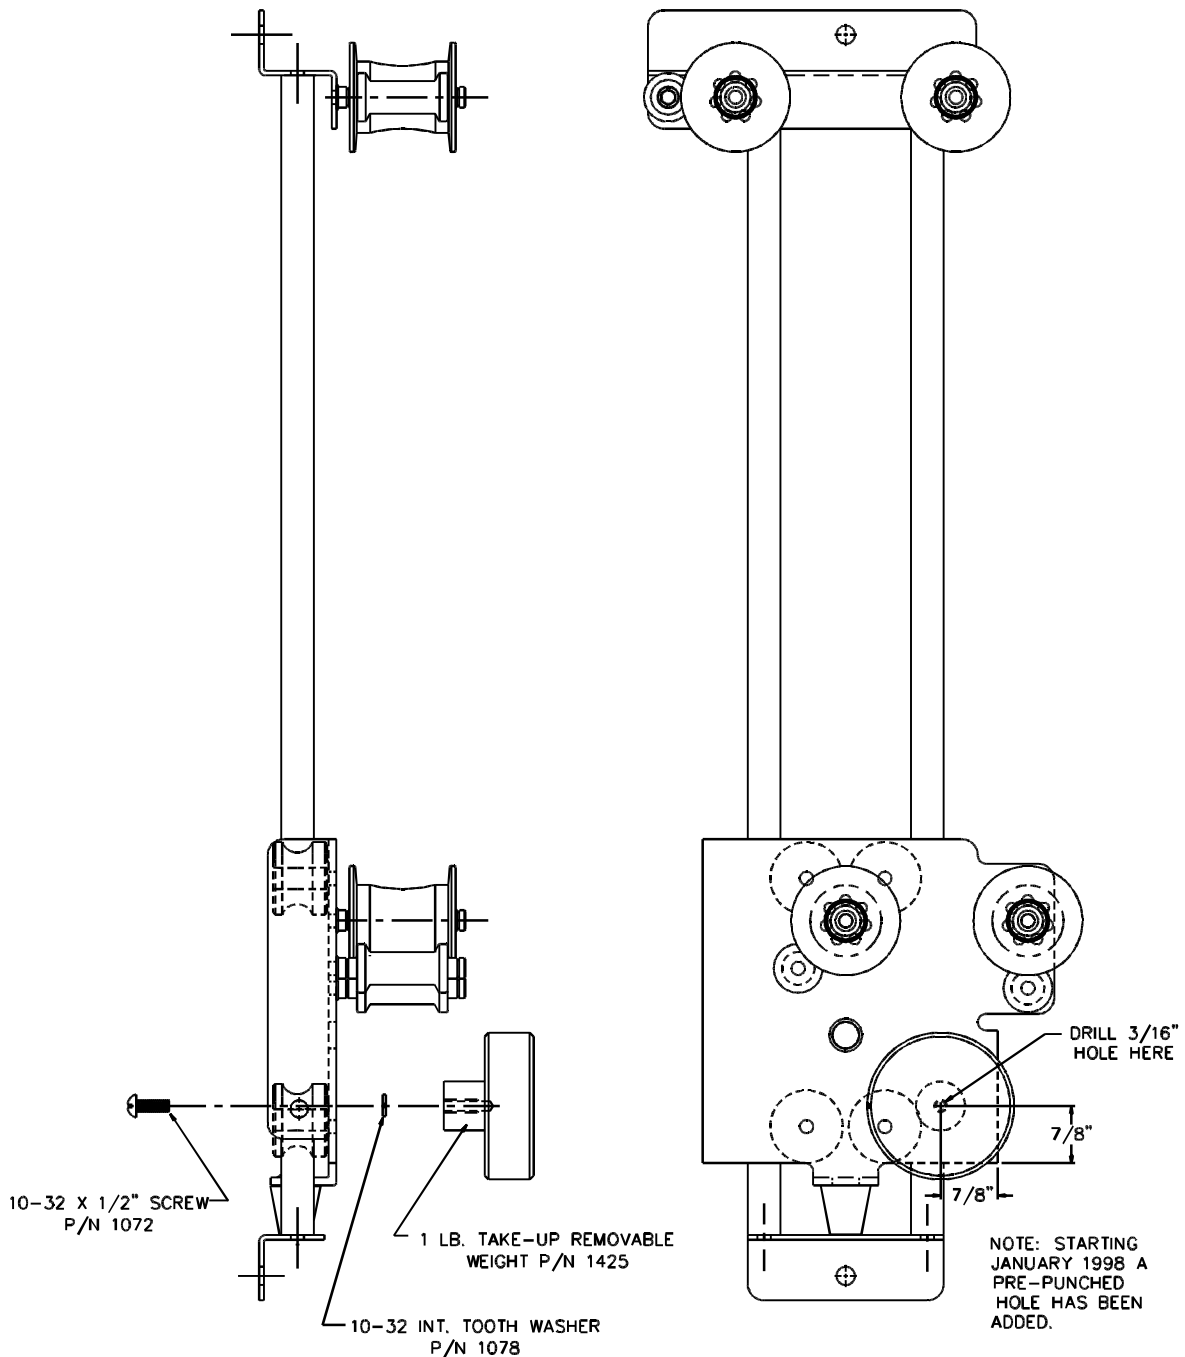

35mm Take-Up Weight Installation #4292

NOTE: Part number 4597 is a kit.